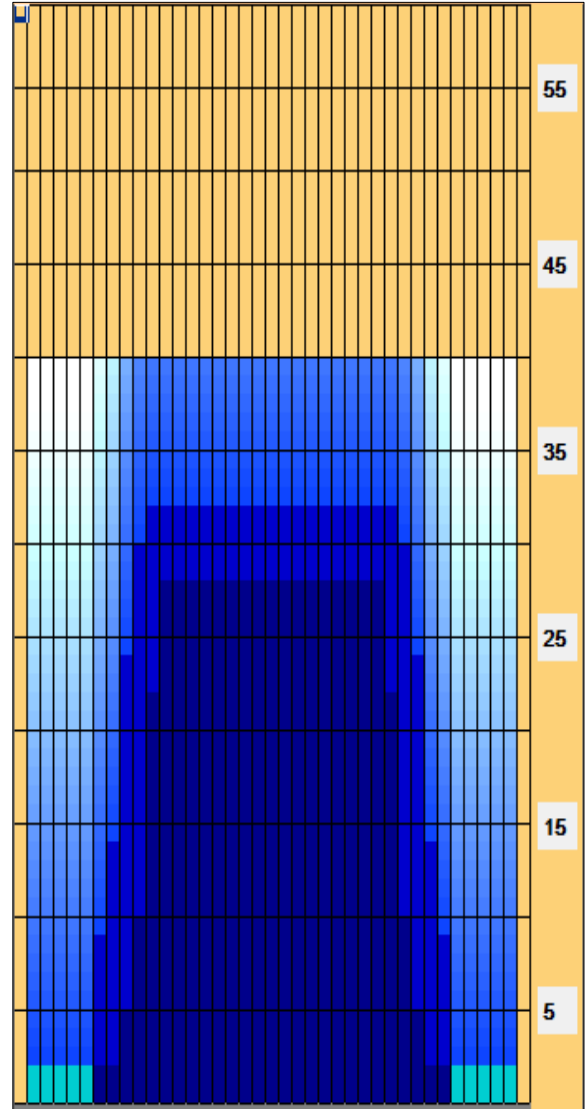

LM SeniorenTrio 2018 Wildau

Oil Pattern Distance:	40 Feet	Reverse Brush Drop:	40 Feet	Oil Per Board:	50 uL
Forward Oil Total:	12.45 mL	Reverse Oil Total:	11.5 mL	Volume Oil Total:	23.95 mL
Forward Boards Crossed:	249 Boards	Reverse Boards Crossed:	230 Boards	Total Boards Crossed:	479 Boards

	Start	Stop	Loads	Speed	Crossed	Start	End	Feet	T.Oil
1	2L	2R	2	18	74	0.0	2.5	2.5	3700
2	9L	9R	1	18	23	2.5	5.0	2.5	1150
3	10L	10R	2	18	42	5.0	10.1	5.1	2100
4	11L	11R	4	22	76	10.1	22.5	12.4	3800
5	12L	12R	2	22	34	22.5	28.7	6.2	1700
6	2L	2R	0	26	0	28.7	40.0	11.3	0

Conditioner:
Type In or Select One

TransferType:
Type In or Select One

Forward

Reverse

Combined

Buff

Forward Reverse More

	Start	Stop	Loads	Speed	Crossed	Start	End	Feet	T.Oil
1	2L	2R	0	30	0	40.0	32.0	-8.0	0
2	11L	11R	1	18	19	32.0	29.5	-2.5	950
3	10L	10R	2	18	42	29.5	24.4	-5.1	2100
4	9L	9R	4	18	92	24.4	14.2	-10.2	4600
5	8L	8R	2	18	50	14.2	9.1	-5.1	2500
6	7L	7R	1	14	27	9.1	7.2	-1.9	1350
7	2L	2R	0	10	0	7.2	0.0	-7.2	0

Forward Reverse More

Item	3L-7L:18L-18R	8L-12L:18L-18R	13L-17L:18L-18R	18L-18R:17R-13R	18L-18R:12R-8R	18L-18R:7R-3R
Description	Outside Track:Middle	Middle Track:Middle	Inside Track:Middle	Middle:Inside Track	Middle:Middle Track	Middle:Outside Track
Track Zone Ratio	9.55	1.52	1	1	1.52	9.55